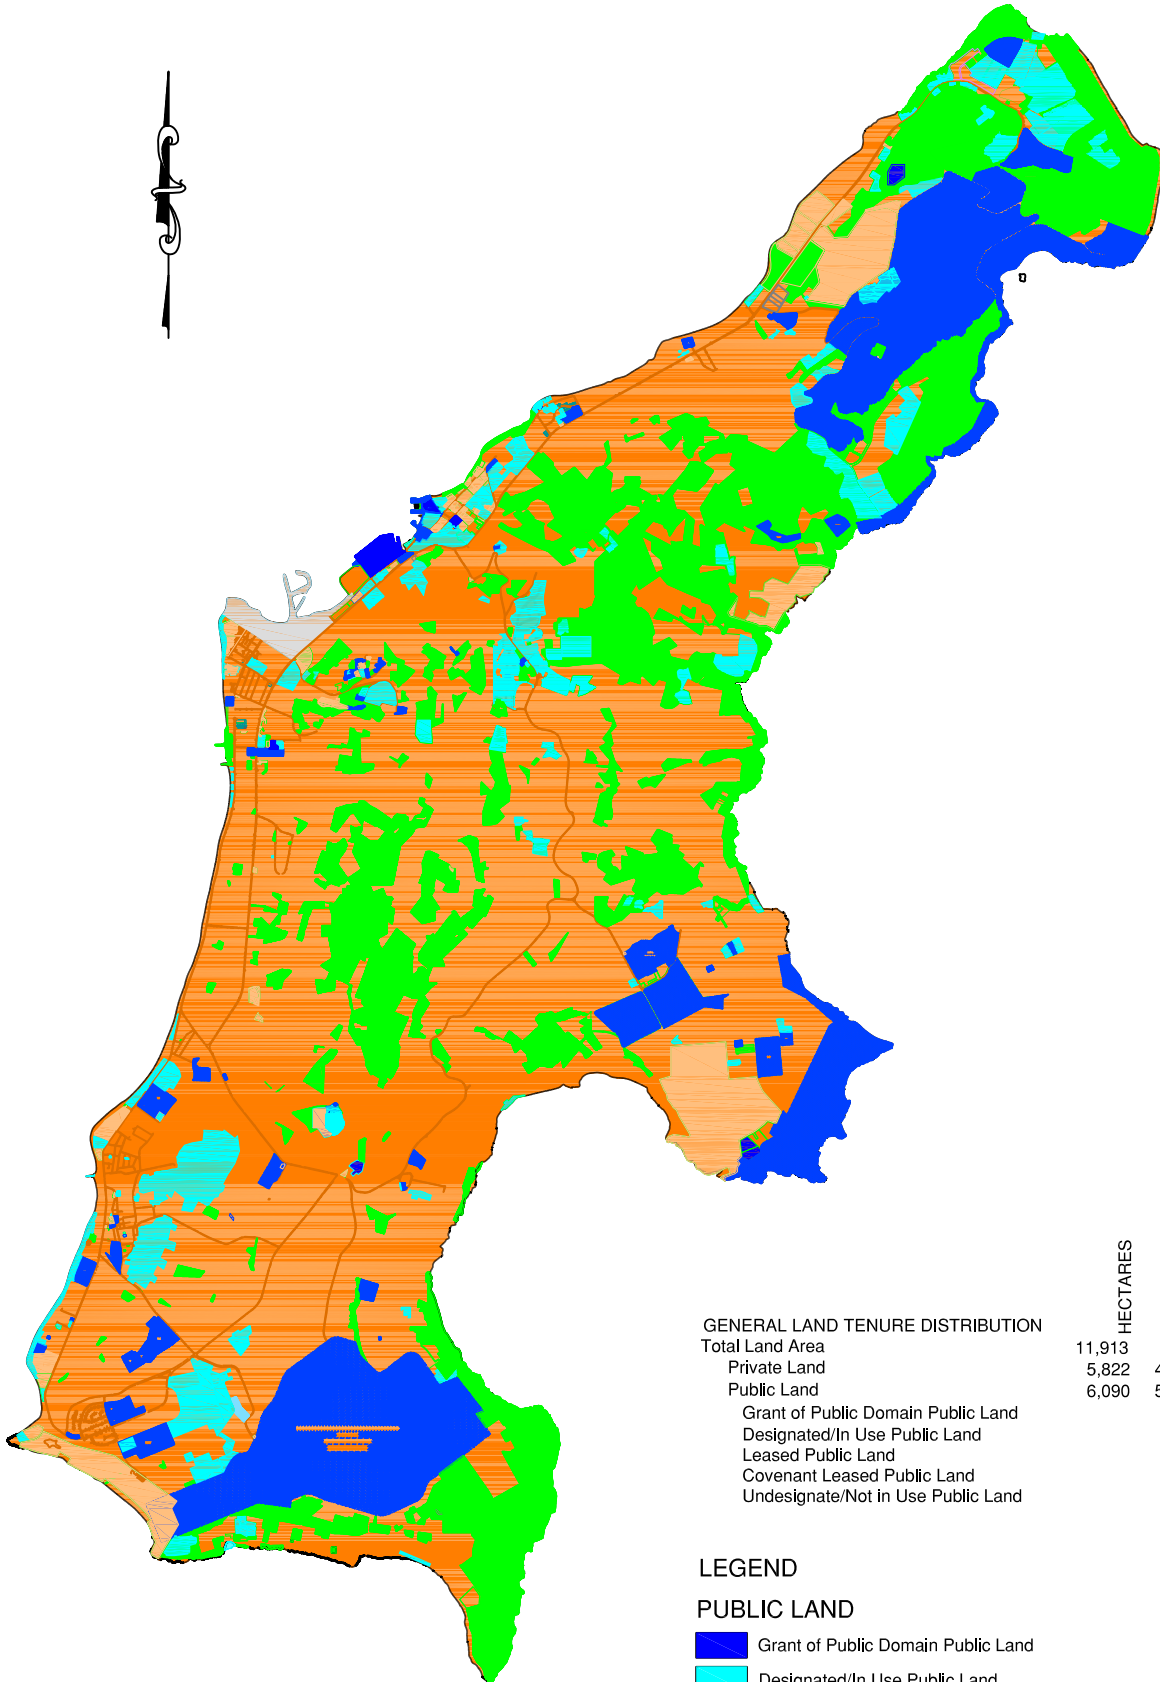

# ISLAND OF SAIPAN

SAIPAN GENERAL PUBLIC LAND INVENTORY

## GENERAL LAND TENURE DISTRIBUTION

	HECTARES	% TOTAL LAND	PUBLIC LAND	% PUBLIC LAND
Total Land Area	11,913			
Private Land	5,822	49%		
Public Land	6,090	51%		
Grant of Public Domain Public Land			1,604	31%
Designated/In Use Public Land			1,057	20%
Leased Public Land			558	10%
Covenant Leased Public Land			52	1%
Undesignate/Not in Use Public Land			2,819	38%

## LEGEND

### PRIVATE LAND